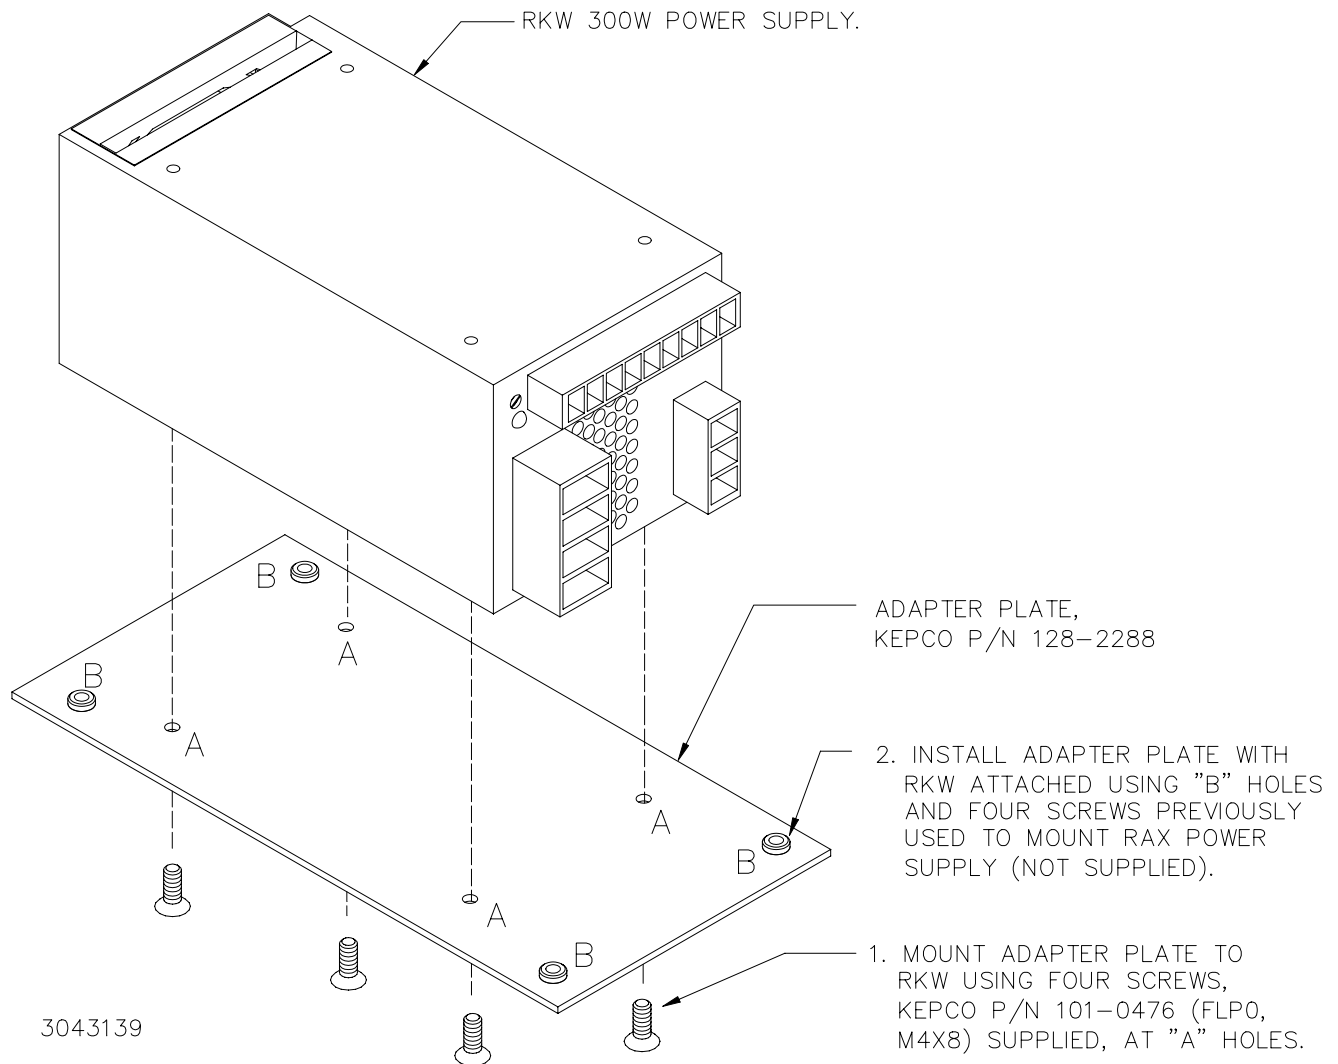

## MOUNTING ADAPTER RAX/RKW 300H

**DESCRIPTION.** The Model MA RAX/RKW 300H Mounting Adapter includes an adapter plate and mounting screws that allow a 300W RKW power supply to be easily substituted for a horizontally-mounted 300W RAX power supply. Mount the adapter plate to the RKW power supply using the screws provided (see Figure 1), then install the adapter plate in place of the RAX power supply using the screws that previously secured the RAX power supply.